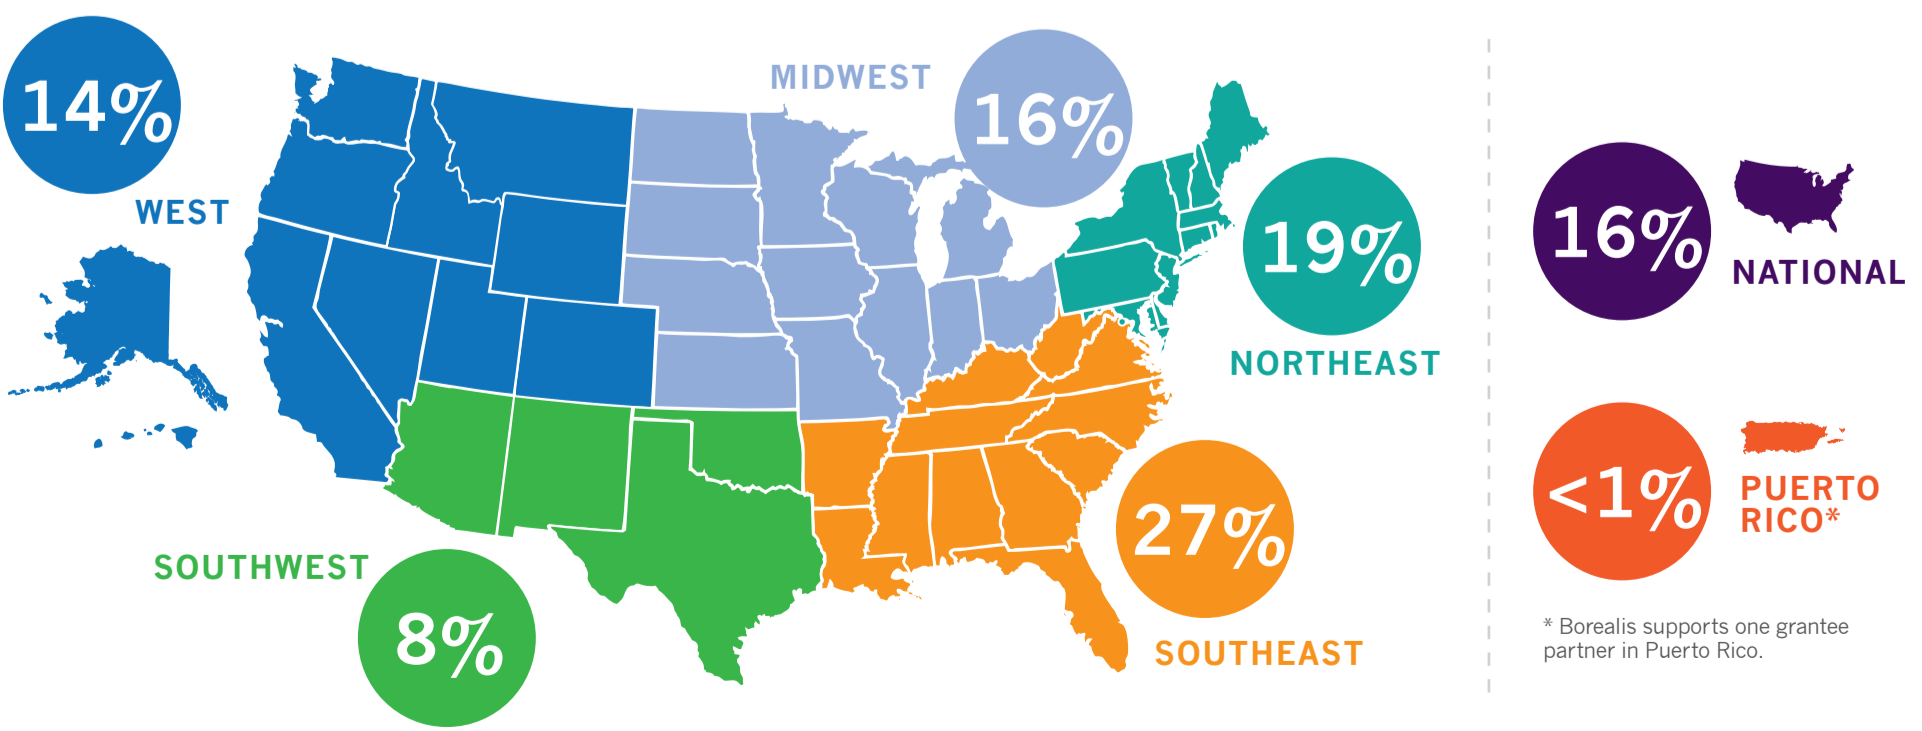

UNRESTRICTED GRANTS

329

GRANTEE PARTNERS

392

GRANTS

Our Grants Were Flexible

70%
UNRESTRICTED

Total Raised in 2021: \$82.3 Million*

*\$44 million restricted for future use

59% of Grantee Budgets Were Under \$1 Million

Grantee Leadership

Black is the largest share of BIPOC (Black Indigenous People of Color)
Trans & Gender Non-Conforming is the largest share of LGBTQ

We Supported Grassroots Groups in Every Region

* Borealis supports one grantee partner in Puerto Rico.