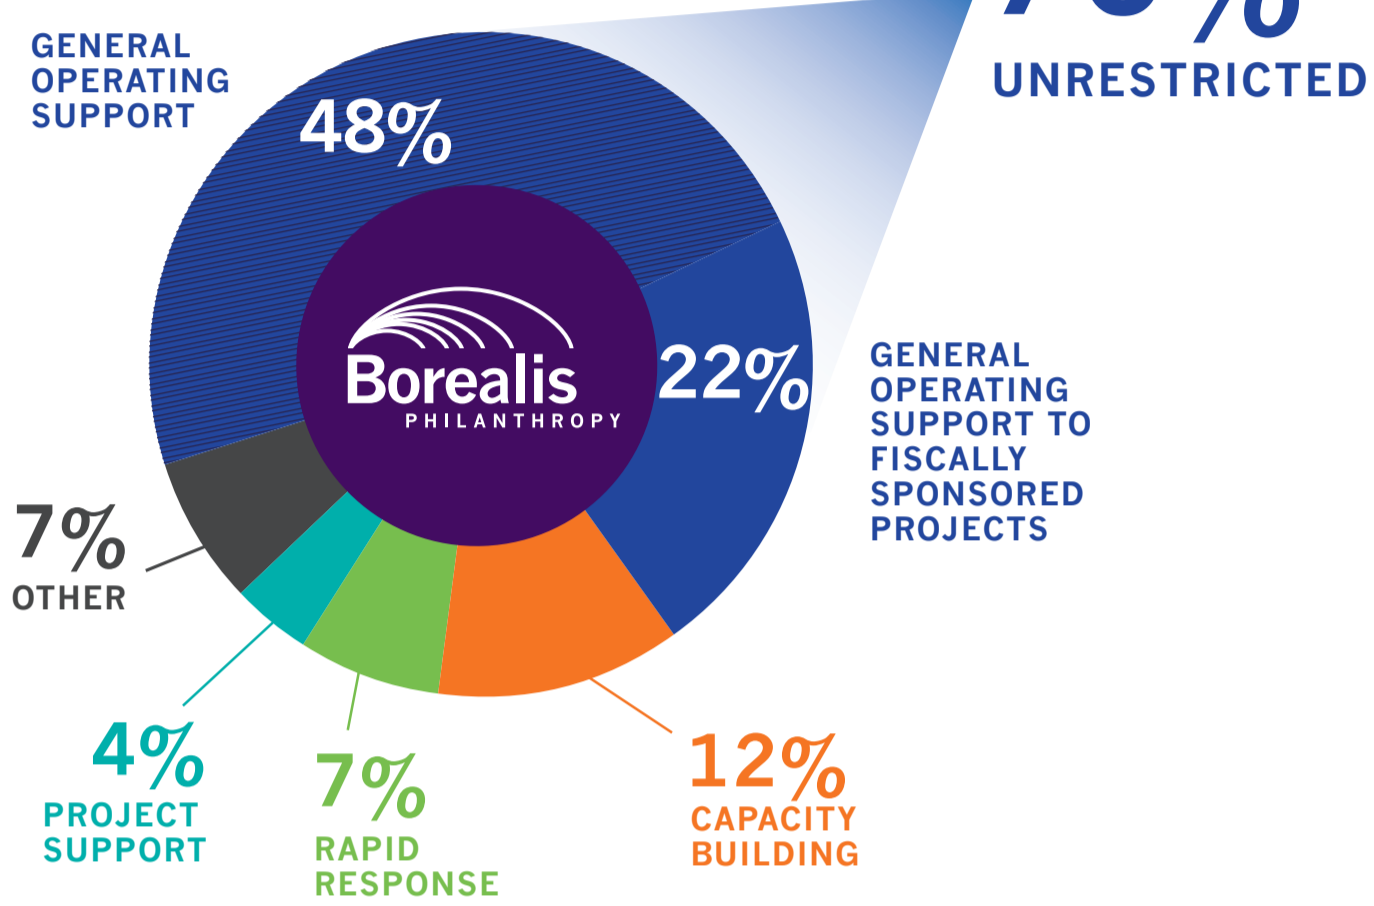

UNRESTRICTED GRANTS

329

GRANTEE PARTNERS

392

GRANTS

Our Grants Were Flexible

70%
UNRESTRICTED

Total Raised in 2021: \$82.3 Million*