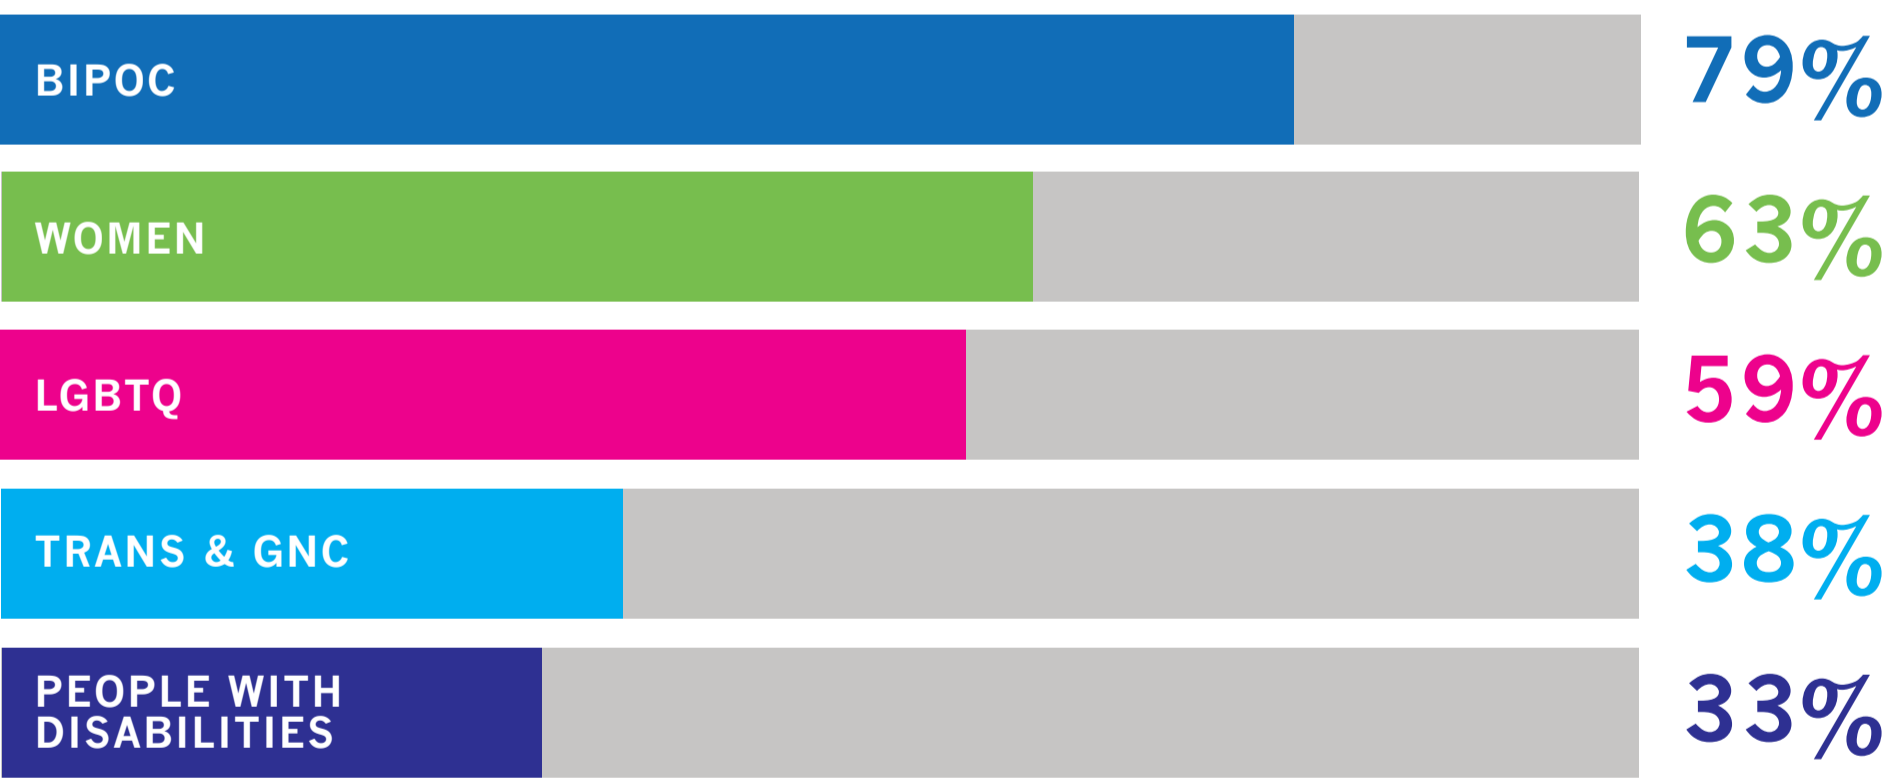

UNRESTRICTED GRANTS

329

GRANTEE PARTNERS

392

GRANTS

Our Grants Were Flexible

70%
UNRESTRICTED

Total Raised in 2021: \$82.3 Million*

*\$44 million restricted for future use

59% of Grantee Budgets Were Under \$1 Million

Grantee Leadership

Black is the largest share of BIPOC (Black Indigenous People of Color)
Trans & Gender Non-Conforming is the largest share of LGBTQ